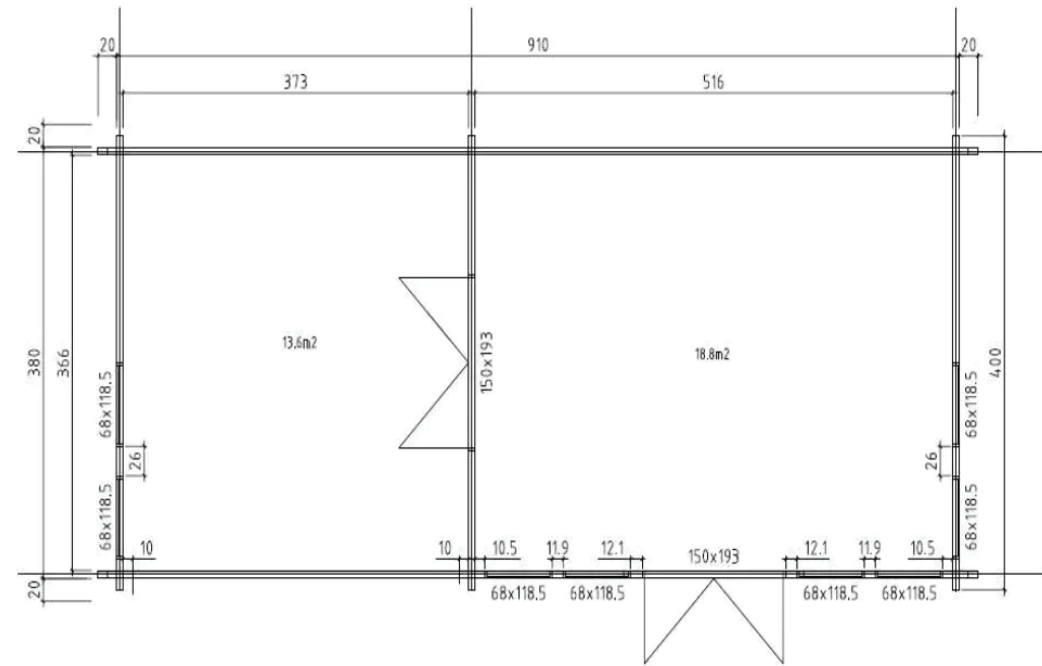

Included in the delivery of the garden shed:

Solid wood roof made of tongue and groove boards
glazing of isoglass doors and windows
High quality premium windows with aluminum water discharges
2x high quality double door with glued laminated timber frame
8x individual openable windows
high quality aluminum door sill
storm rods for protection against wind lock, handle trim & mounting hardware
Delivery in kind (without color treatment)
If crosspieces are included in the delivery of windows or doors, they are delivered separately.
You therefore always have the choice between a classic-looking house with wooden braces/crosses or a more modern house without braces.

Material type
Nordic spruce

Wall thickness (mm)
70

Width, including overhang (cm)
950

Depth including overhang (cm)
420

Floor space (m²)
34.58

Total height (cm)
351

Reverse mounting
Yes

Ground
Available as an option