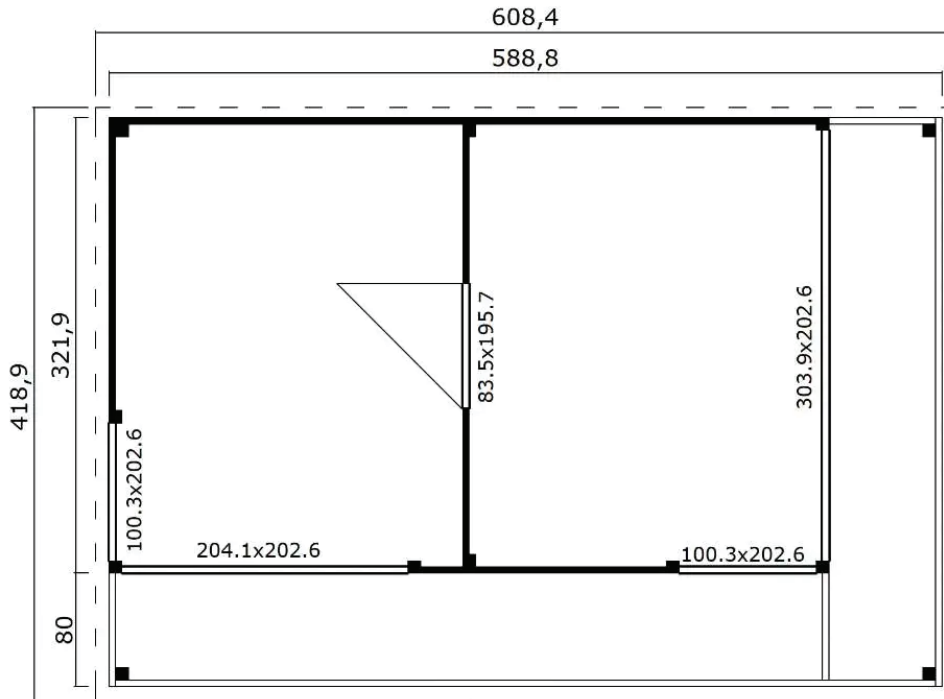

Product details Alpholz Cozy Pool House 3 Canopy:

Exterior dimensions with roof overhang: 418.9 x 608.4 cm

Base dimensions: 401.9 x 588.8 cm

Base surface of the garden shed: approx. 23.66 m²

Height of side walls: approx. 222cm

Total height: approx. 239cm

Volume of the garden shed: approx. 52.53 m³

Roof slope: 2.2°.

Wall thickness: 44 mm

Color: ice green/antracite

Interior color: untreated, natural

Material: Nordic spruce

Construction method: Snap-on/screw-on system

Sliding doors with glass and aluminum frame

Windows (fixed) with transparent glass and aluminum frame

Window glazing: 4mm tempered glass (tempered safety glass)

18mm tongue and groove roof and floor boards
impregnated subconstruction included

Included in the delivery of the garden shed:

Alpholz Cozy Pool House 3 Canopy
Floor

Sliding door 204 x 202.6 cm
composed of 2 elements

Sliding door 303.9 x 202.6 cm
composed of 3 elements

2x Fixed window Frame size: 100 x 202.6 cm

Mounting hardware

Timeline

Material type
Spruce

Wall thickness (mm)
44

Width, including overhang
(cm)
608.4

Depth including overhang
(cm)
418.9

Floor space (m²)
17.05

Total height (cm)
239

Ground
Included