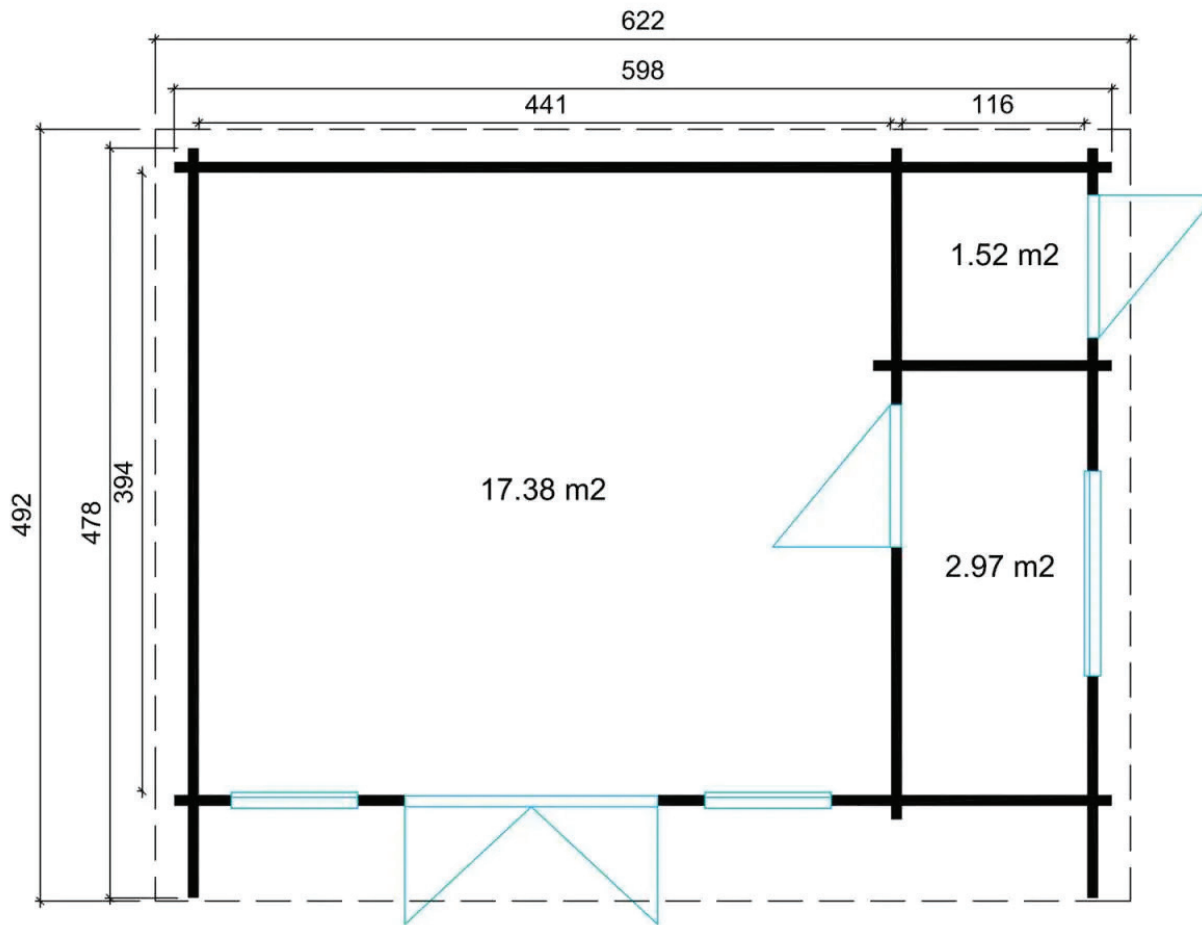

Item Description:

External dimensions of the planks: 598 x 478 cm

External dimensions of the wall: 578 x 458 cm

Floor space: 17.38 m² + 2.97 m² + 1.52 m²

Room volume: approx. 65.9 m³.

Front wall height: approx. 270cm

Rear wall height: approx. 235cm

Double door in glued wood: approx. 150 x 193 cm

Single laminated wood door: approx. 90 x 195

Interior door in laminated wood: approx. 80 x 195 cm

2x window element at ground level: approx. 80 x 185 cm

1x transom window: approx. 130 x 50 cm

Wall thickness: 70 mm